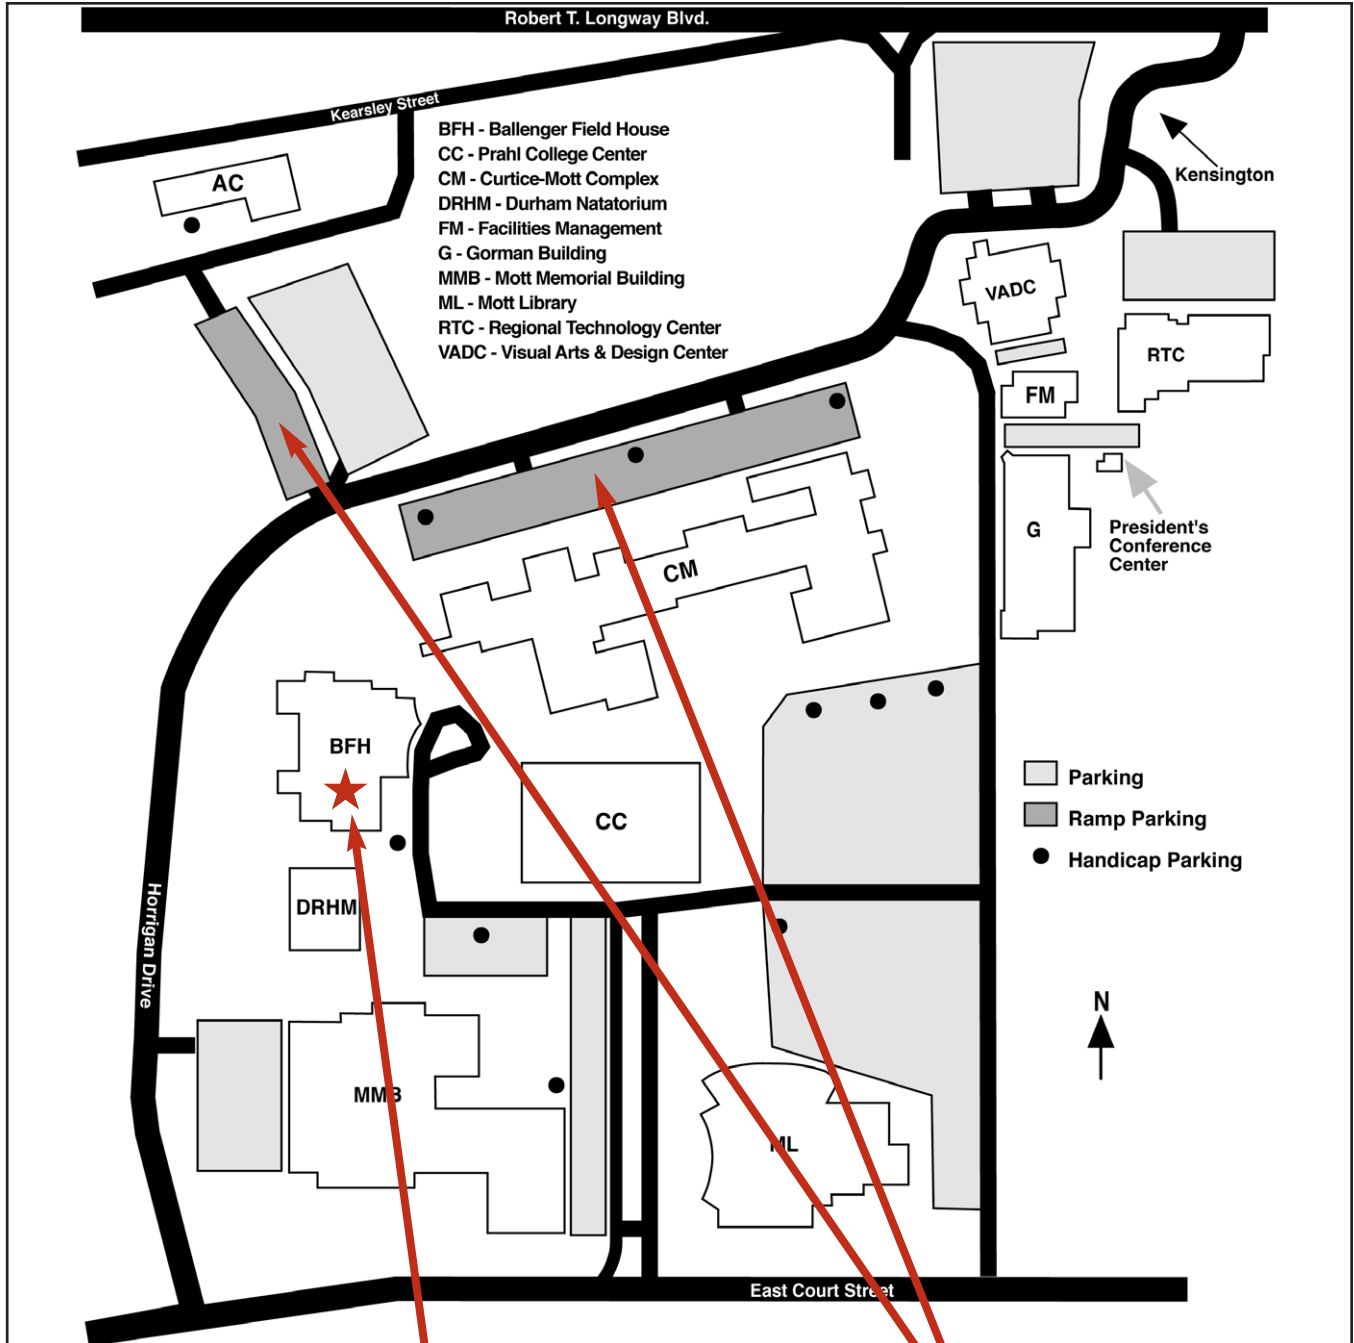

COMMUNITY MOTT COLLEGE

MAIN CAMPUS MAP

**College Night program
located in the Ballenger
Field House.**

Recommended Parking.